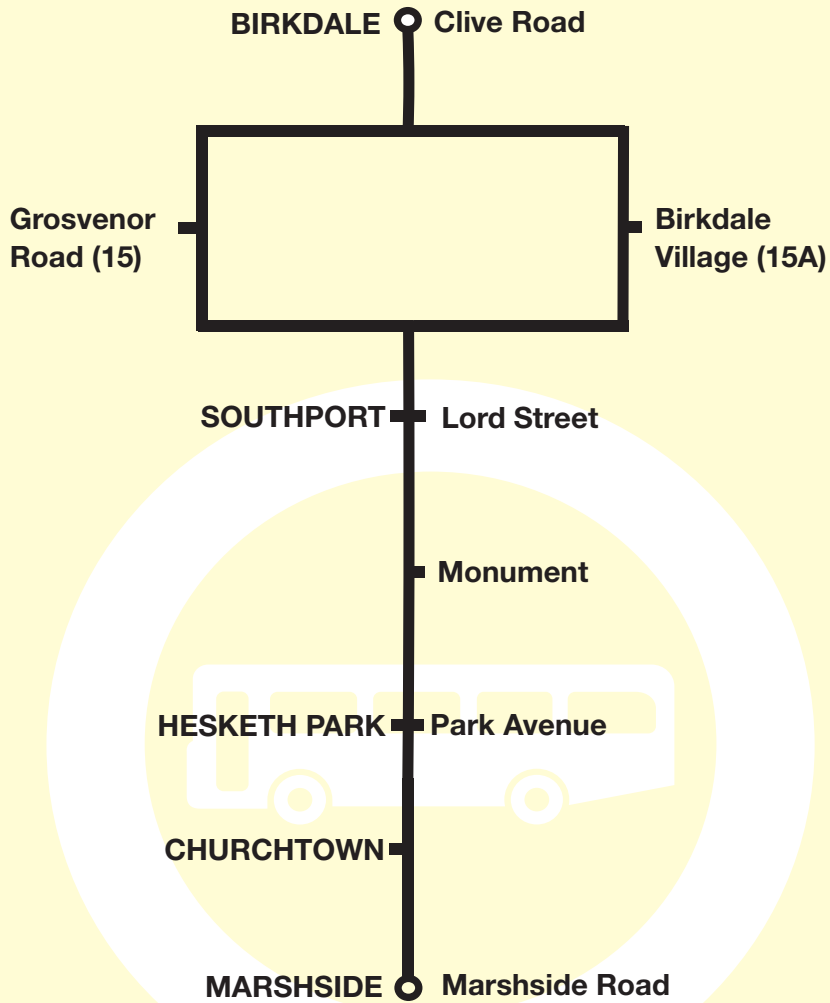

Bus timetable

15, 15A

Birkdale - Marshside

These services are provided by Cumfybus