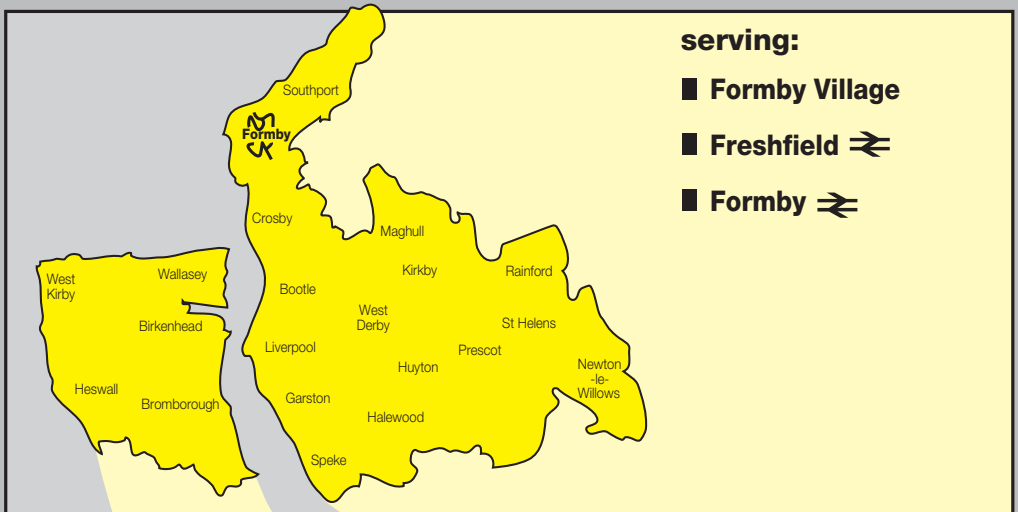

Formby Village circulars

Timetable valid from 28 February 2015

Changes contained in this edition:

The services are now operated for Merseytravel by Cumfybus.
(The routes and the times are unchanged.)

-serving:

■ **Formby Village**

■ **Freshfield** ⇨

■ **Formby** ⇨

Routes 160, 161, 162,
163, 164 and 165 are
funded by Merseytravel
but operated by:

CUMFYBUS

Travel
Information

traveline
public transport info

0871 200 22 33

Calls costs 10p per minute from
land lines, mobiles may vary

www.merseytravel.gov.uk