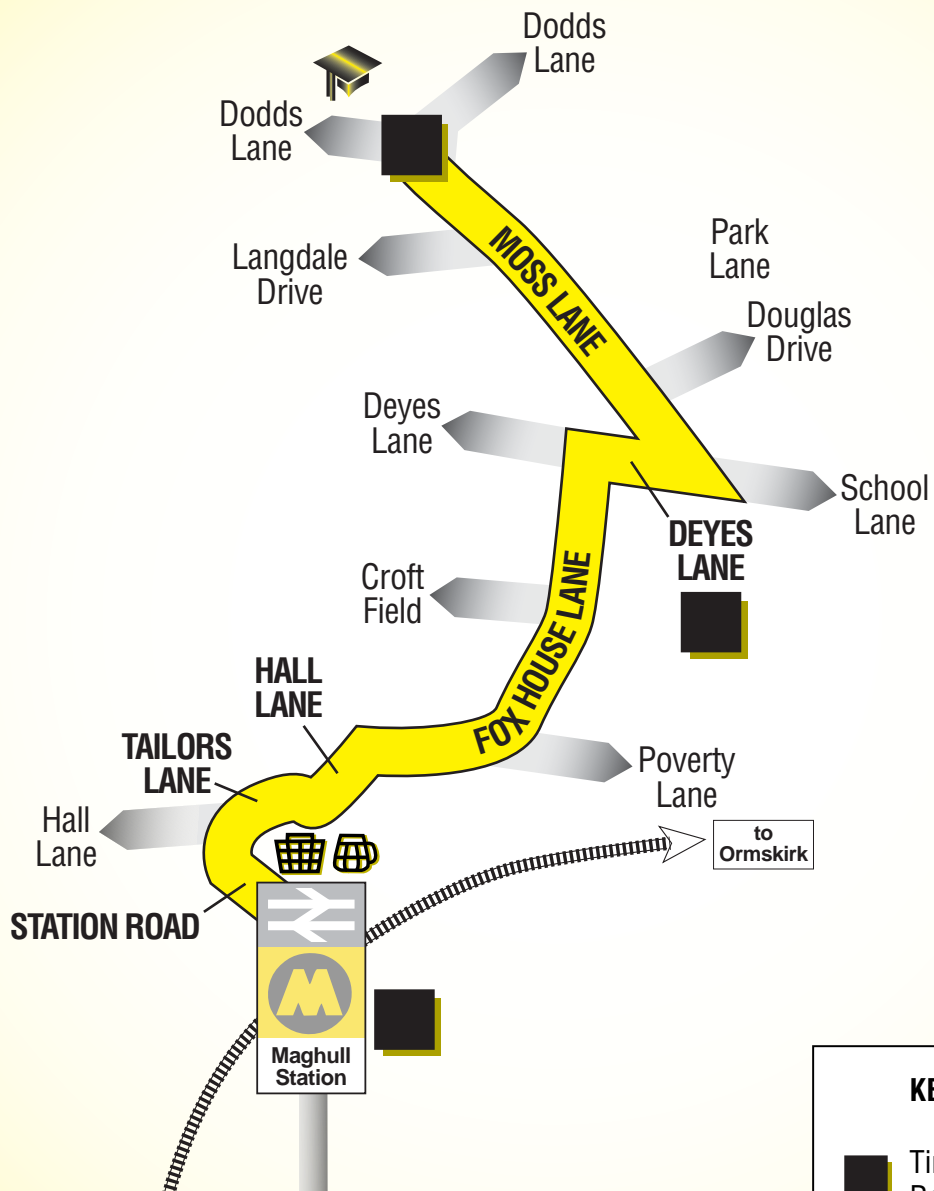

KEY

- Timetable Reference Point
- School
- Library
- Police Station
- Shopping Centre
- Direction of travel
- Public House

to
Liverpool Central
and connections
to Northern, Wirral
and City Lines

to
Ormskirk

Route 233: from MAGHULL STATION CAR PARK via Station Road, Tailors Lane, Old House Lane, Fox House Lane, School Lane, Park Lane, Dodds Lane, Moss Lane, Deyes Lane, Eastway, Westway, Liverpool Road North, Liverpool Road South, Dover Road, Moorhey Road, Old Hall Road, Hall Lane, Northway, Damfield Lane, Hall Lane, Station Road to MAGHULL STATION CAR PARK.

Route 234: from MAGHULL STATION CAR PARK via Station Road, Tailors Lane, Old House Lane, Foxhouse Lane, Deyes Lane, Moss Lane to DODDS LANE (BUS TURNAROUND) then via Moss Lane, Deyes Lane, Foxhouse Lane, Old House Lane, Tailors Lane, Station Road to MAGHULL STATION CAR PARK.

Route 234: Maghull station - Dodds Lane

KEY

-  Timetable Reference Point
-  Shopping
-  School
-  Public House

to
Liverpool Central
and connections
to Northern, Wirral
and City Lines