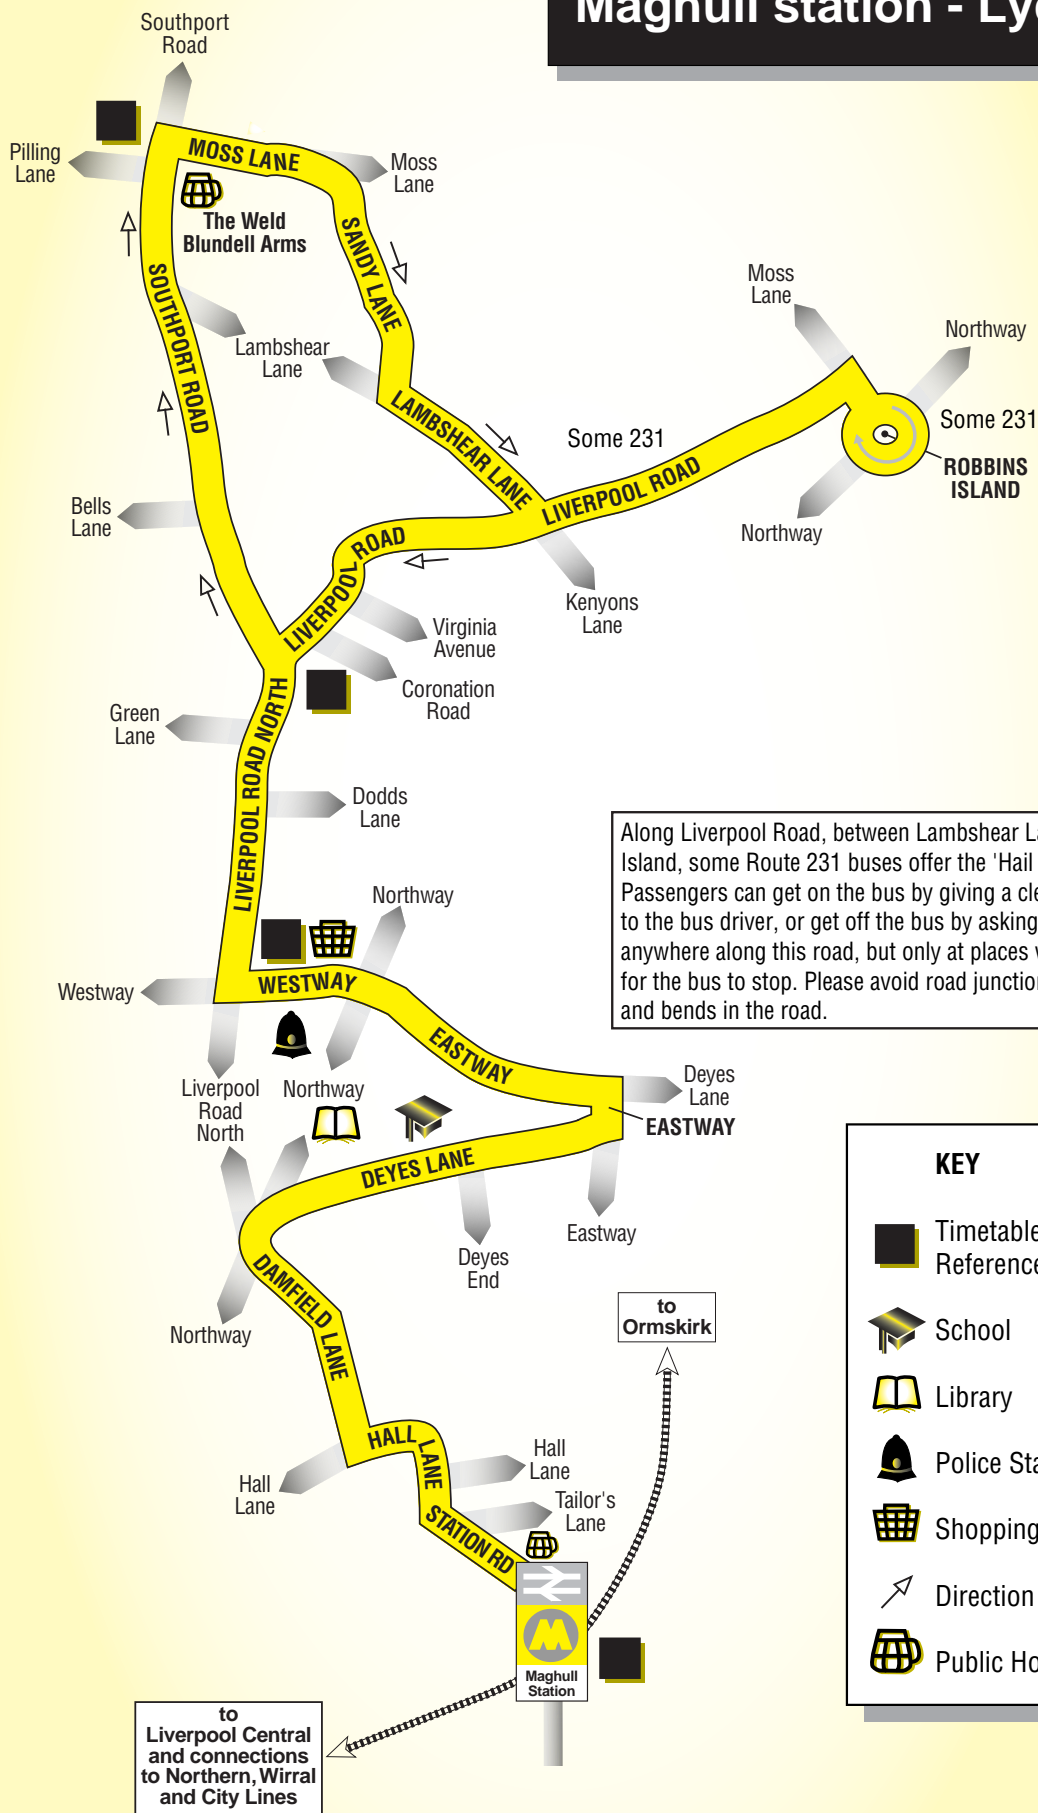

Route 231: Maghull station - Lydiate

Along Liverpool Road, between Lamshear Lane and Robbins Island, some Route 231 buses offer the 'Hail and Ride' facility. Passengers can get on the bus by giving a clear hand signal to the bus driver, or get off the bus by asking the driver, anywhere along this road, but only at places where it is safe for the bus to stop. Please avoid road junctions, crossings and bends in the road.

KEY

- Timetable Reference Point
- School
- Library
- Police Station
- Shopping Centre
- Direction of travel
- Public House

to
Liverpool Central
and connections
to Northern, Wirral
and City Lines

to
Ormskirk