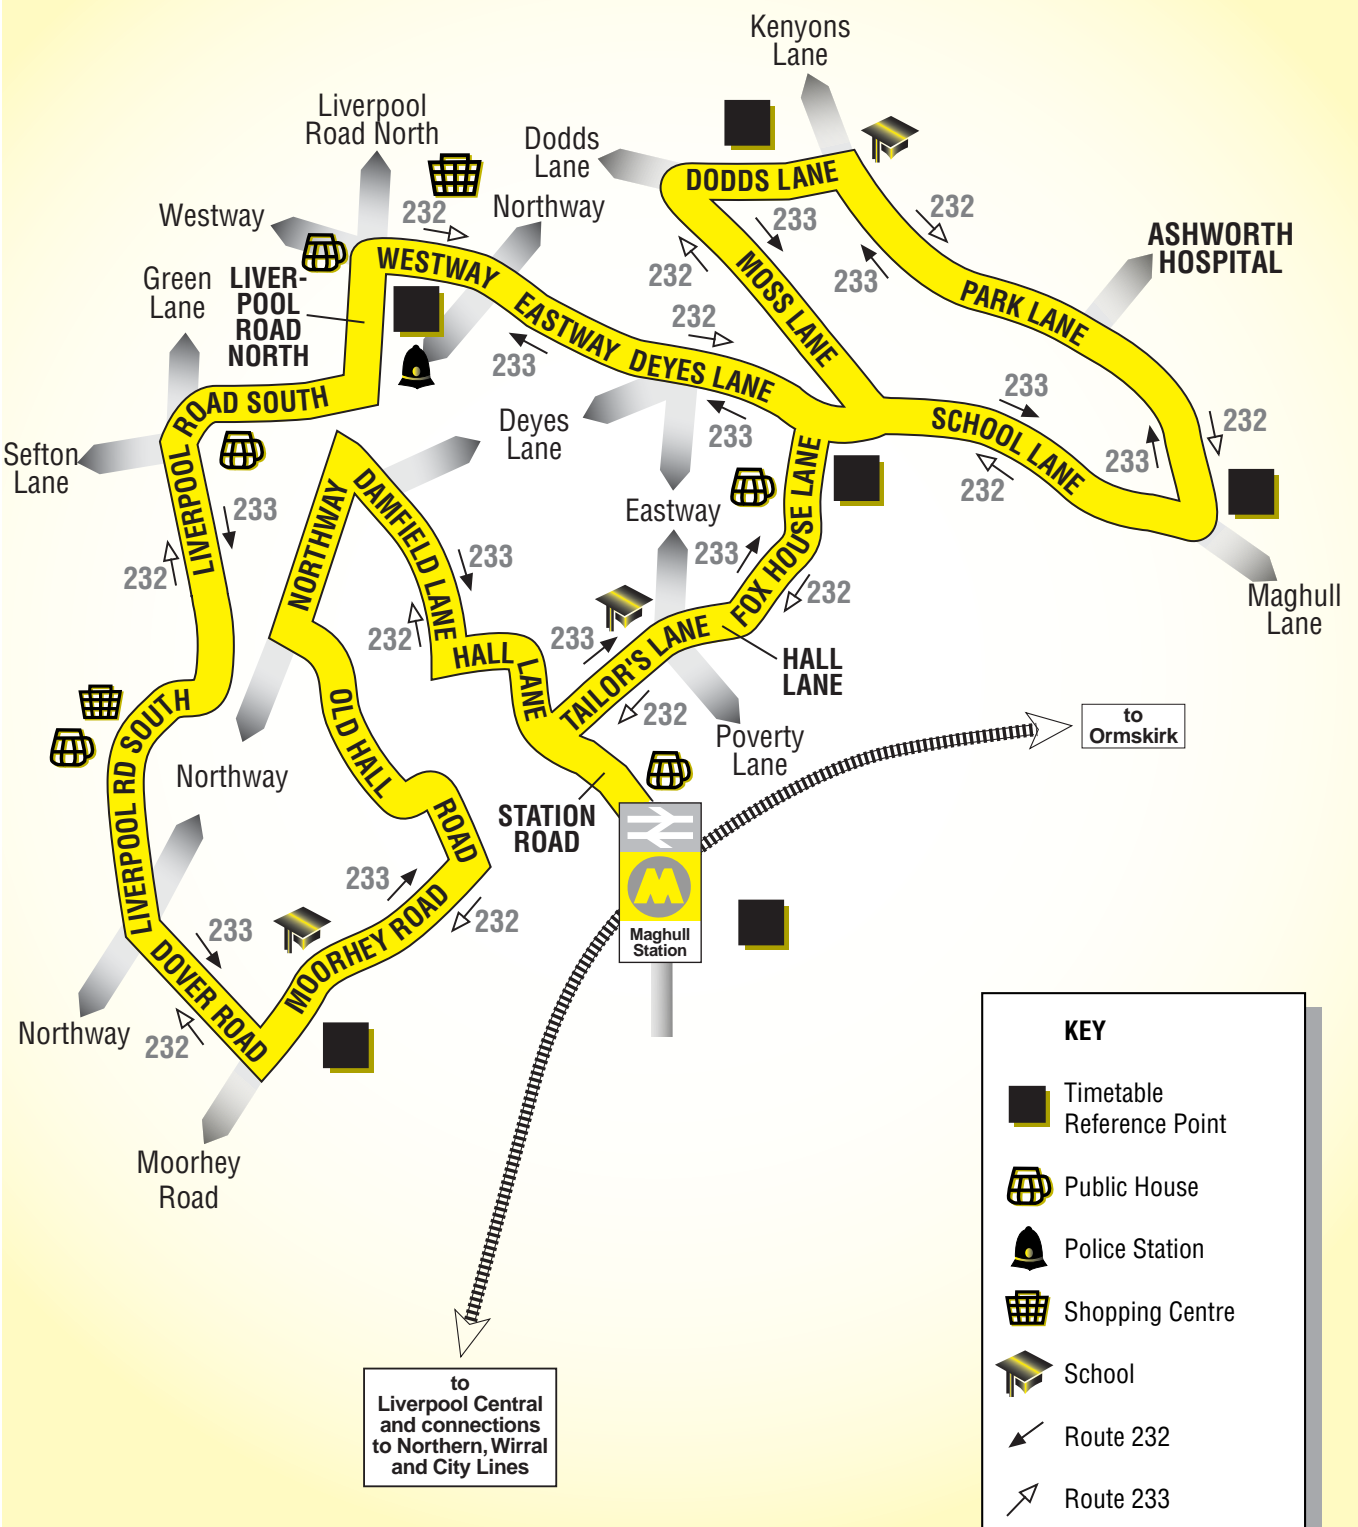

Routes 232 and 233: Maghull station - Moorhey Road

to
Liverpool Central
and connections
to Northern, Wirral
and City Lines

to
Ormskirk