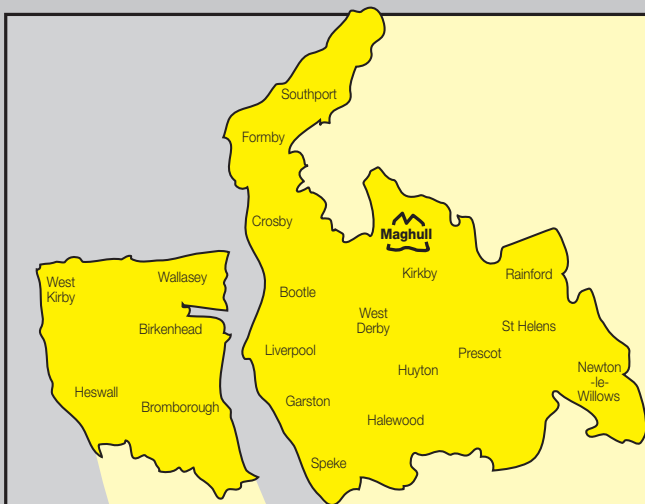

Maghull circulars

serving:

- Maghull station ⇄
- Maghull Square
- Lydiate
- Robbins Island
- Highfield Park
- Dodds Lane

Timetable valid from 13 July 2014

Changes contained in this edition:

ACE Travel: Route 5 buses are withdrawn.

Route 231: extra Monday to Friday morning and afternoon buses are introduced by Merseytravel, replacing ACE Travel's Route 5 buses.

Some times are changed.

(All other services are unchanged.)

Routes 231, 232, 233 and 234 are funded by Merseytravel but operated by:

CUMFYBUS

Travel
Information

traveline
public transport info

0871 200 22 33

Calls costs 10p per minute from land lines, mobiles may vary

www.merseytravel.gov.uk

STEFAN DEL 040714