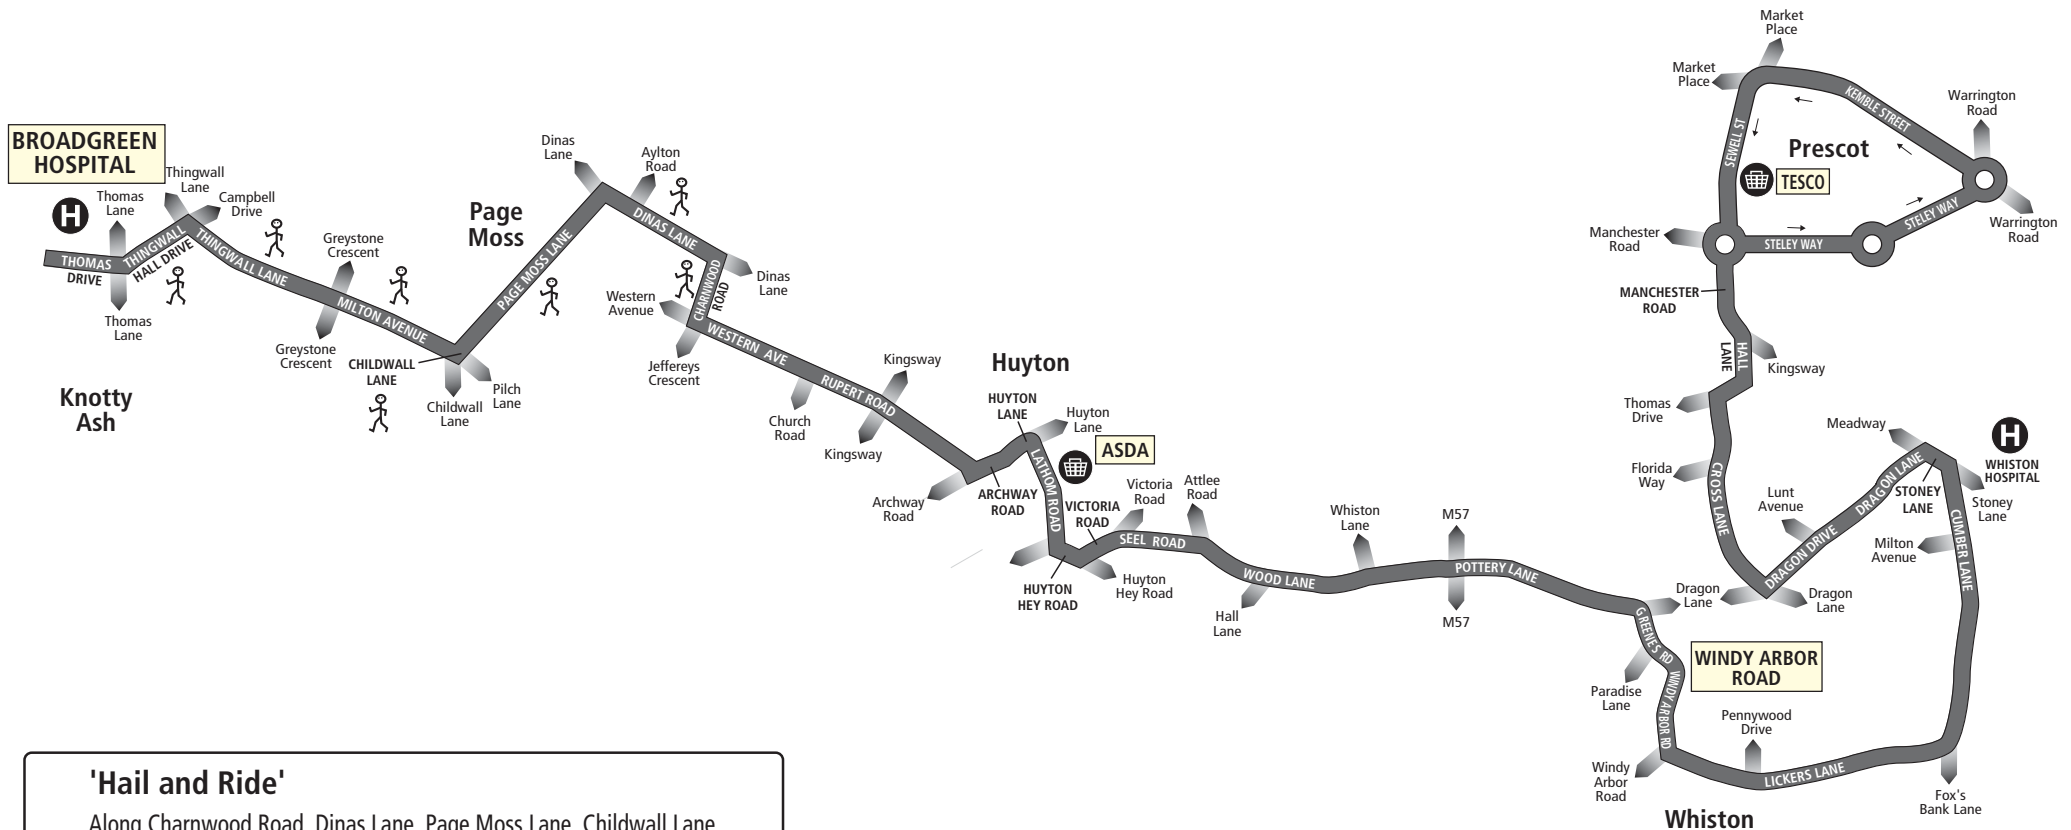

Valid from **3 September 2018**

Bus timetable

239 Prescot - Broadgreen Hospital circular

This service is provided by Cumfybus

What's changed?

New Monday to Saturday circular service operating between Prescot and Broadgreen Hospital. Replaces part of the withdrawn 139 route.

Route 239 between Prescot and Broadgreen Hospital from: PRESCOT (SEWELL STREET) via Manchester Road, Hall Lane, Cross Lane, Dragon Drive, Dragon Lane, Stoney Lane, Cumber Lane, Lickers Lane, Windy Arbor Road, Greenes Road, Pottery Lane, Wood Lane, Seel Road, Victoria Road, Huyton Hey Road, Lathom Road, Archway Road, Rupert Road, Western Avenue, Charnwood Road, Dinas Lane, Page Moss Lane, Childwall Lane, Milton Avenue, Thingwall Lane, Thingwall Hall Drive, Thomas Drive (U-turn for Broadgreen Hospital) then return via Thomas Drive, Thingwall Hall Drive, Thingwall Lane, Milton Avenue, Childwall Lane, Page Moss Lane, Dinas Lane, Charnwood Road, Western Avenue, Rupert Road, Archway Road, Lathom Road, Huyton Hey Road, Victoria Road, Seel Road, Wood Lane, Pottery Lane, Greenes Road, Windy Arbor Road, Lickers Lane, Cumber Lane, Stoney Lane, Dragon Lane, Dragon Drive, Cross Lane, Hall Lane, Manchester Road, Steley Way, Kemble Street, Sewell Street to PRESCOT (SEWELL STREET).

Codes used on this page:

NS - journey does not run on Saturdays.

SO - journey runs on Saturdays only.

Sundays - No Service

Route 239:

Prescot - Broadgreen Hospital

'Hail and Ride'

Along Charnwood Road, Dinas Lane, Page Moss Lane, Childwall Lane, Milton Avenue, Thingwall Lane and Thingwall Hall Drive, where there are no bus stops, you can 'Hail and Ride' Route 239.