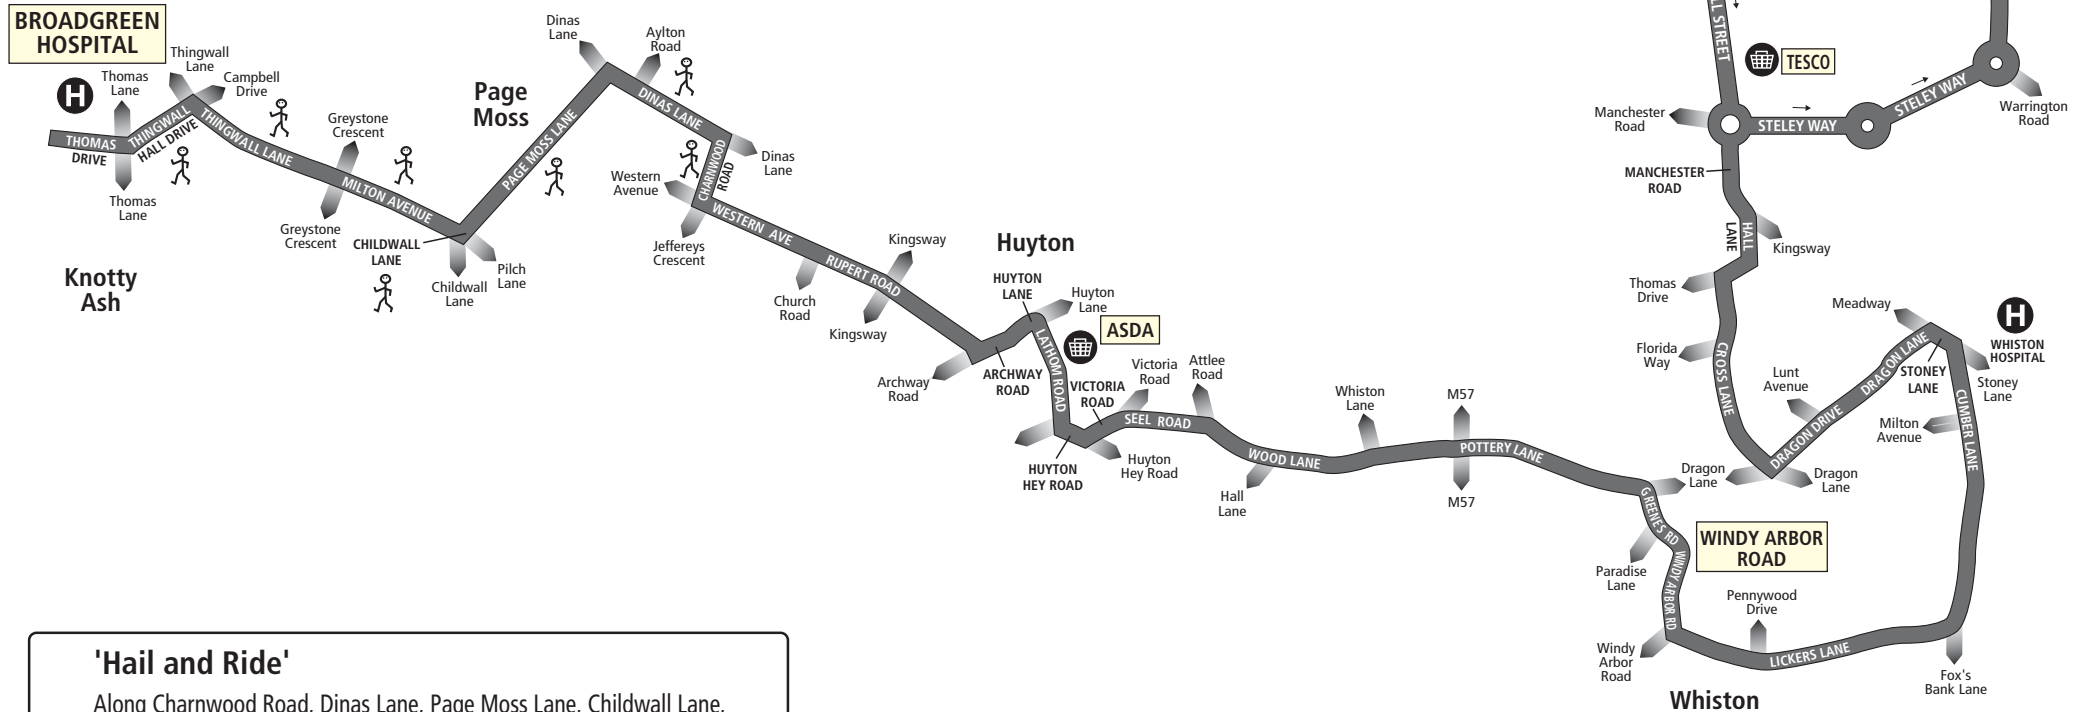

Route 239 between Prescot and Broadgreen Hospital from: PRESCOT (SEWELL STREET) via Manchester Road, Hall Lane, Cross Lane, Dragon Drive, Dragon Lane, Stoney Lane, Cumber Lane, Lickers Lane, Windy Arbor Road, Greenes Road, Pottery Lane, Wood Lane, Seel Road, Victoria Road, Huyton Hey Road, Lathom Road, Archway Road, Rupert Road, Western Avenue, Charnwood Road, Dinas Lane, Page Moss Lane, Childwall Lane, Milton Avenue, Thingwall Lane, Thingwall Hall Drive, Thomas Drive (U-turn for Broadgreen Hospital) then **return** via Thomas Drive, Thingwall Hall Drive, Thingwall Lane, Milton Avenue, Childwall Lane, Page Moss Lane, Dinas Lane, Charnwood Road, Western Avenue, Rupert Road, Archway Road, Lathom Road, Huyton Hey Road, Victoria Road, Seel Road, Wood Lane, Pottery Lane, Greenes Road, Windy Arbor Road, Lickers Lane, Cumber Lane, Stoney Lane, Dragon Lane, Dragon Drive, Cross Lane, Hall Lane, Manchester Road, Steley Way, Warrington Road, High Street, Church Street, Prescot Bus Station, Sewell Street to PRESCOT (SEWELL STREET).

Prescot Tesco, Sewell Street		1550	1630	1710
Whiston Horseshoe Pub		1601	1641	1721
Huyton Asda, Lathom Road		1611	1651	1731
Broadgreen Hospital Thomas Drive		1625	1705	1745
Broadgreen Hospital Thomas Drive		1625	1705	-
Huyton Asda, Lathom Road		1640	1720	-
Whiston Windy Arbor Road		1650	1730	-
Prescot Bus Station		1703	1743	-
Prescot Tesco, Sewell Street		1705	1745	-

Sundays - No Service

Route 239:

Prescot - Broadgreen Hospital

KEY

-  ASDA Timetable Reference Point
-  Shopping Centre
-  Hospital
-  Hail and Ride

'Hail and Ride'

Along Charnwood Road, Dinas Lane, Page Moss Lane, Childwall Lane, Milton Avenue, Thingwall Lane and Thingwall Hall Drive, where there are no bus stops, you can 'Hail and Ride' Route 239.