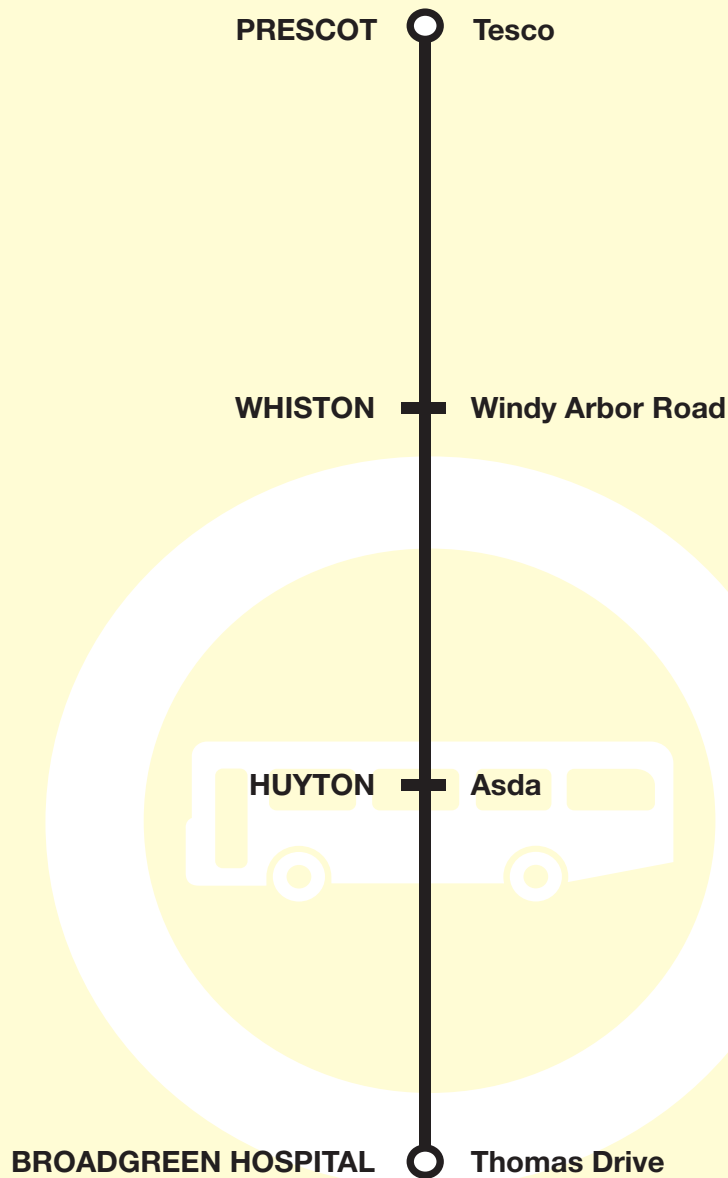

Valid from **23 November 2018**

Bus timetable

239 Prescot - Broadgreen Hospital circular

This service is provided by Cumfybus

What's changed?

The frequency is reduced to every 40 minutes and the route is revised in the Prescott area.