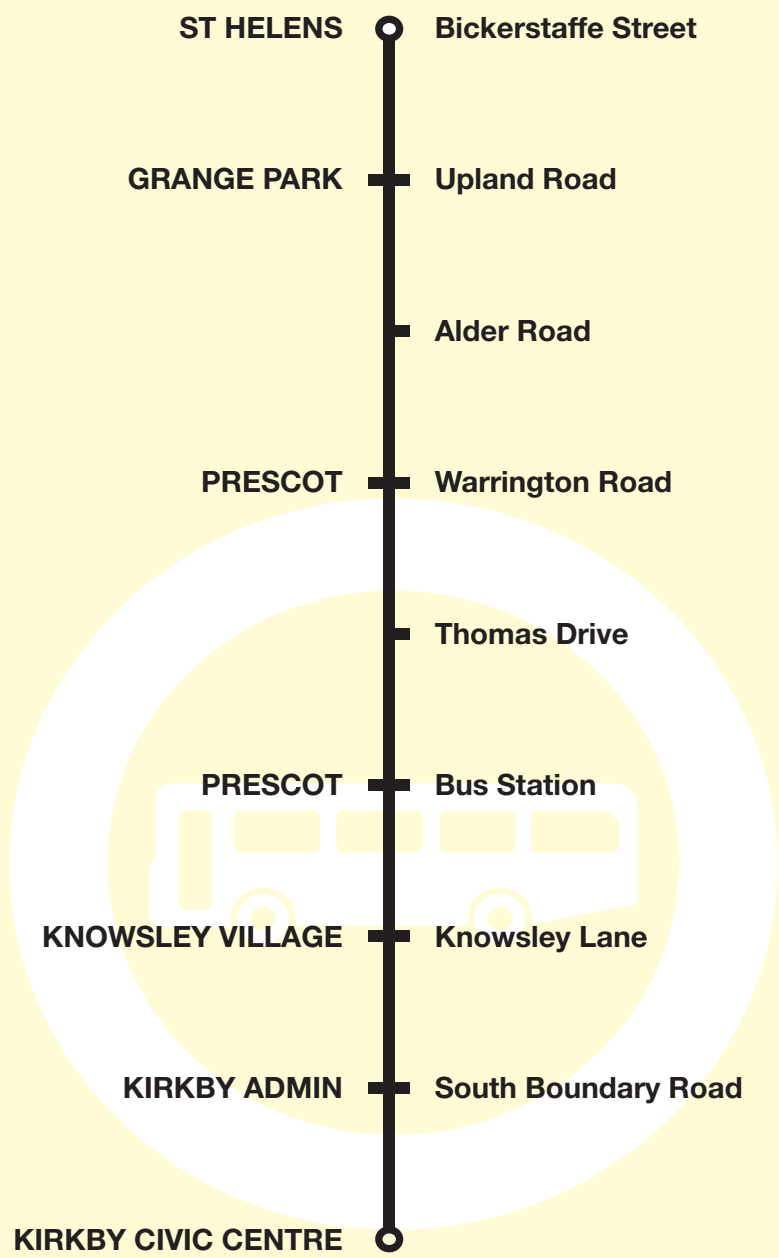

## What's changed?

The 0800 journey from Rainhill to Kirkby has been withdrawn.

▼ - means the time shown here is for South Boundary Road, opposite Kirkby Industrial Park.

**297****Kirkby - St Helens****Hatton's Transport**

**Route 297 between Kirkby and St Helens: from** KIRKBY BUS STATION (CHERRYFIELD DRIVE) via Cherryfield Drive, Webster Road, County Road, South Boundary Road, Coopers Lane, Ormskirk Road, Knowsley Lane, Tithebarn Road, Frederick Lunt Avenue, Sugar Lane, Knowsley Lane, Liverpool Road, Derby Street, Church Street, Prescott Bus Station, Market Place, Sewell Street, Manchester Road, Hall Lane, Cross Lane, Thomas Drive, Coronation Drive, Hughes Avenue, Florida Way, Cross Lane, Saunders Avenue, Shaw Lane, Beechwood Close, Willow Grove, Ash Grove, Warrington Road, St Helens Road, St James Road, Old Lane, Portico Lane, Scholes Lane, Penrith Road, Upland Road, Grange Park Road, Prescott Road, Westfield Street, Cotham Street, Victoria Square, Library Street, Corporation Street, Hall Street to ST HELENS BUS STATION (BICKERSTAFFE STREET).