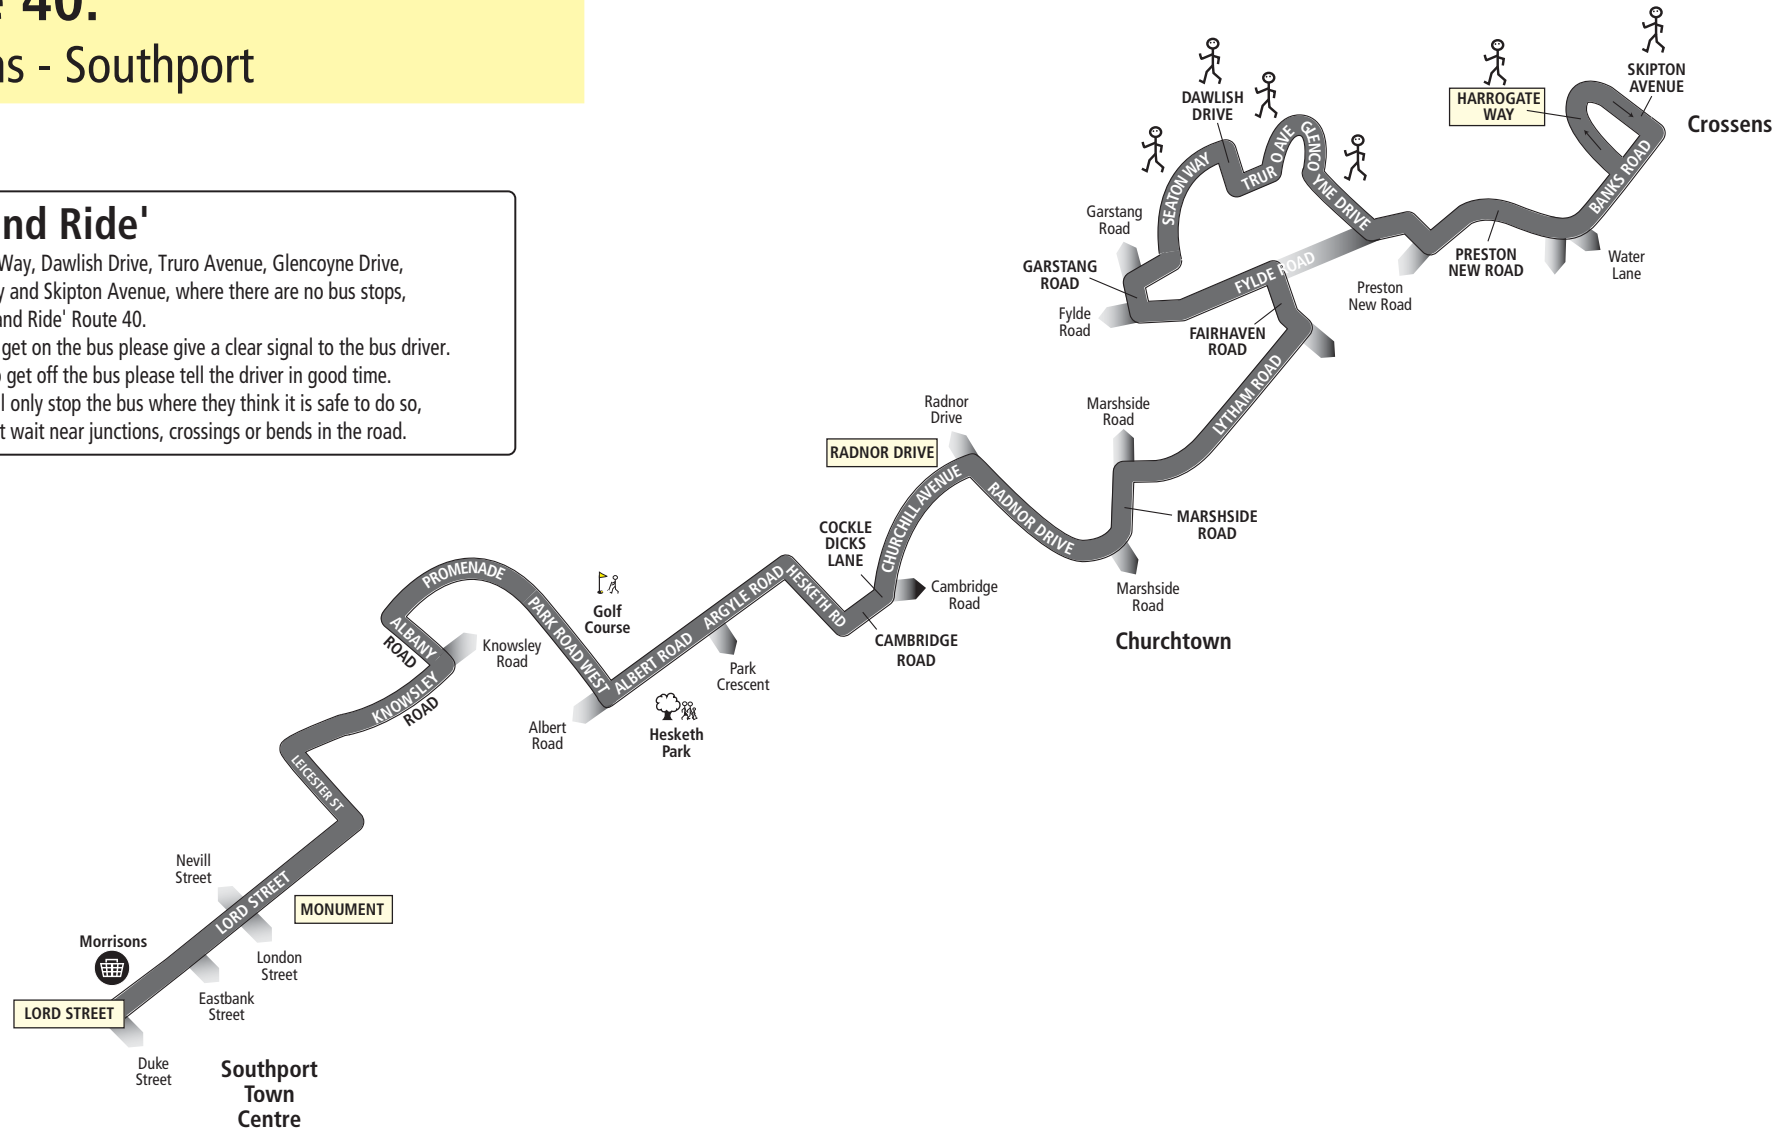

**40****Crossens - Southport****Merseytravel bus service****Monday to Saturdays**

M	M	M
---	---	---

Crossens Harrogate Way		0910		then	10		until	1710
Marshside Road, Radnor Drive		0921			21			1721
Southport Monument Lord Street		0934		at these	34			1734
Southport Lord Street, Duke Street	🚏	0939		mins past	39			1739

Codes used on this page:

M - Merseytravel Bus Service operated by Cumfybus

Sundays and bank holidays - No Service

Route 40: Crossens - Southport

'Hail and Ride'

Along Seaton Way, Dawlish Drive, Truro Avenue, Glencoyne Drive, Harrogate Way and Skipton Avenue, where there are no bus stops, you can 'Hail and Ride' Route 40.

Route 40 between Crossens and Southport from: CROSSENS (HARROGATE WAY/SKIPTON AVENUE) via Skipton Avenue, Banks Road, Preston New Road, Fylde Road, Glencoyne Drive, Truro Avenue, Dawlish Drive, Seaton Way, Garstang Road, Fylde Road, Fairhaven Road, Lytham Road, Marshside Road, Radnor Drive, Churchill Avenue, Cockle Dicks Lane, Cambridge Road, Hesketh Road, Argyle Road, Albert Road, Park Road West, Promenade, Albany Road, Knowsley Road, Leicester Street, Lord Street to SOUTHPORT (LORD STREET/DUKE STREET).

Route 40 between Southport and Crossens from: SOUTHPORT (LORD STREET/DUKE STREET) Lord Street, Leicester Street, Knowsley Road, Albany Road, Promenade, Park Road West, Albert Road, Argyle Road, Hesketh Road, Cambridge Road, Cockle Dicks Lane, Churchill Avenue, Radnor Drive, Marshside Road, Lytham Road, Fairhaven Road, Fylde Road, Garstang Road, Seaton Way, Dawlish Drive, Truro Avenue, Glencoyne Drive, Fylde Road, Preston New Road, Banks Road, Skipton Avenue to CROSSENS (HARROGATE WAY/SKIPTON AVENUE).