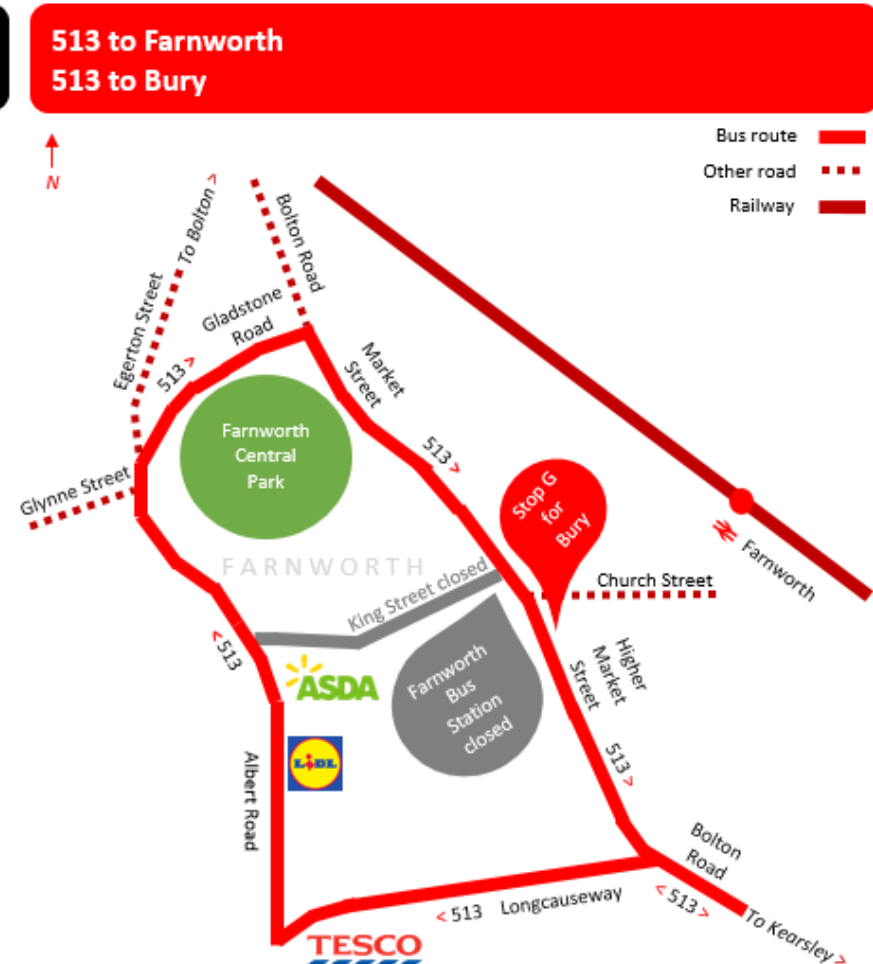

road-by-road

From Farnworth Market Street, Higher Market Street, Bolton Road, Stoneclough Road, Market Street, Ringley Road, Fold Road, Kearsley Road, Ringley Road West, Ringley Road, Old Hall Lane, Hillingdon Road, Park Lane, Higher Lane, Church Lane, Bury New Road, Radcliffe New Road, Stand Lane, Church Street, Radcliffe Bus Station, Church Street, Rectory Lane, Spring Lane, Bury Road, Radcliffe Road, Manchester Road, Knowsley Street, to Bury.

Bury to Farnworth - roads in red are on the diversion route

road-by-road

From Bury, via Knowsley Street, Manchester Road, Radcliffe Road, Bury Road, Spring Lane, Rectory Lane, Church Street, Radcliffe Bus Station, Church Street, Stand Lane, Radcliffe New Road, Bury New Road, Church Lane, Higher Lane, Park Lane, Hillingdon Road, Old Hall Road, Ringley Road, Ringley Road West, Kearsley Road, Fold Road, Ringley Road, Market Street, Stoneclough Road, Bolton Road, **Longcausway, Albert Road, Gladstone Road, to Farnworth Market Street.**

513 – Farnworth to Bury *(diverted in Farnworth)*

Farnworth diversion route map

Farnworth Bus Station closure

After the last bus on Sunday 4th March 2018, Farnworth Bus Station will close for refurbishment. At the same time, nearby King Street and part of Darley Street will close too. This is expected to last for approximately 10 weeks, subject to change.

- You can get on and off at all bus stops displaying 513
- Map not to scale